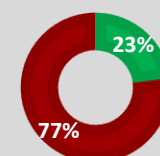

FUNDING

■ Funded   ■ Gap

$103.6m

requested in the HRP